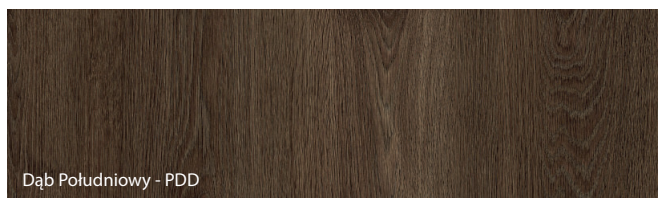

ECONOMIC

STANDARD

STANDARD PLUS

PREMIUM

PROFESSIONAL

EXTREME

Okleina Portaperfect 3D* ★★★★★☆

Dąb Południowy - PDD